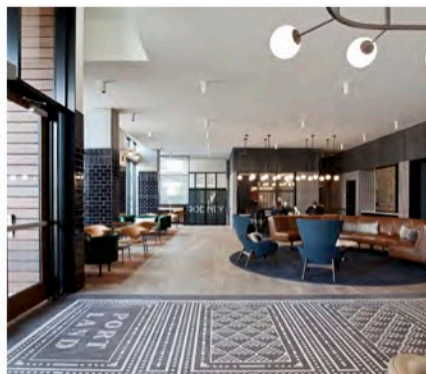

Top Sensuum Spa, winner in the Student category, features tiles by Valentino by Ceramiche Piemme; Abitare la Ceramica; Rondine; Ceramiche Coem; and Italgraniti.

Above Vida Design carried off the People's Choice Award for The Rodney, Portland, Oregon, for this Appian mosaic floor.