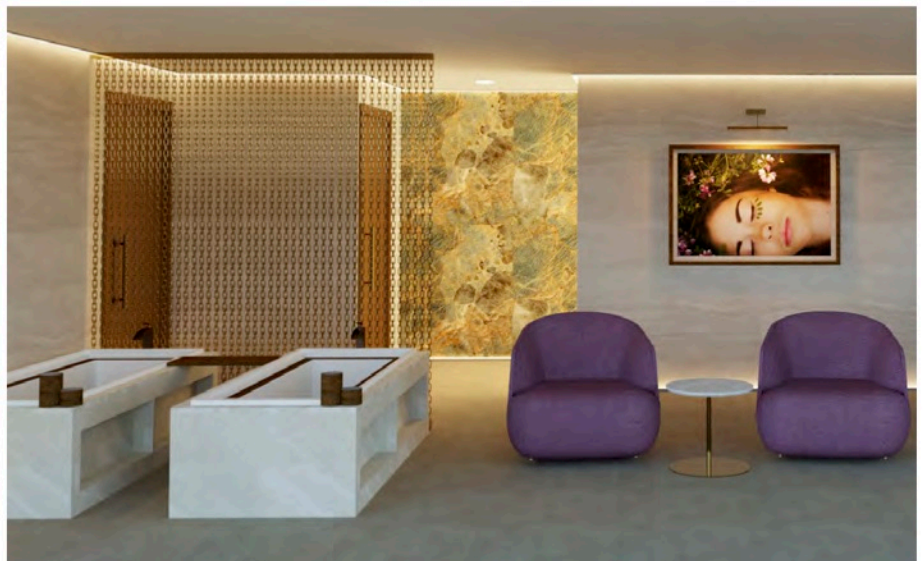

Top Sensuum Spa, winner in the Student category, features tiles by Valentino by Ceramiche Piemme; Abitare la Ceramica; Rondine; Ceramiche Coem; and Italgraniti.

Above Vida Design carried off the People's Choice Award for The Rodney, Portland, Oregon, for this Appian mosaic floor.