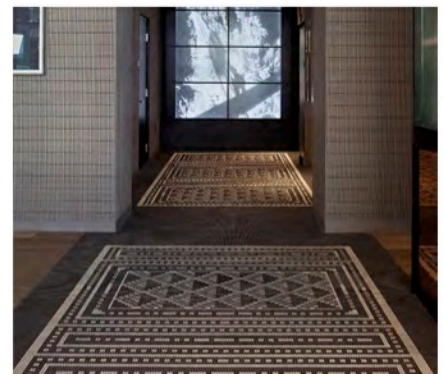

Top Sensuum Spa, winner in the Student category, features tiles by Valentino by Ceramiche Piemme; Abitare la Ceramica; Rondine; Ceramiche Coem; and Italgraniti.

Above Vida Design carried off the People's Choice Award for The Rodney, Portland, Oregon, for this Appian mosaic floor.