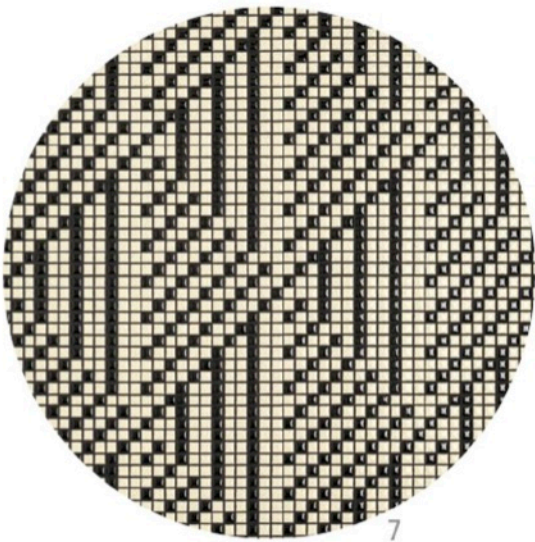

6

7

6

An elegant lighting cluster, Spider from **Studio Italia Design** allows each globe to be directed either side to side or up and down. Four finishes are available: matte white, gold, rose gold, or chrome (shown). STUDIOITALIADesign.COM

7

Appiani's Allure is a decorative collection of glossy and matte mosaic tiles featuring four designs created through the careful arrangement of pieces with metal inserts. Each pattern is available in two color schemes. APPIANIMOSAIC.COM